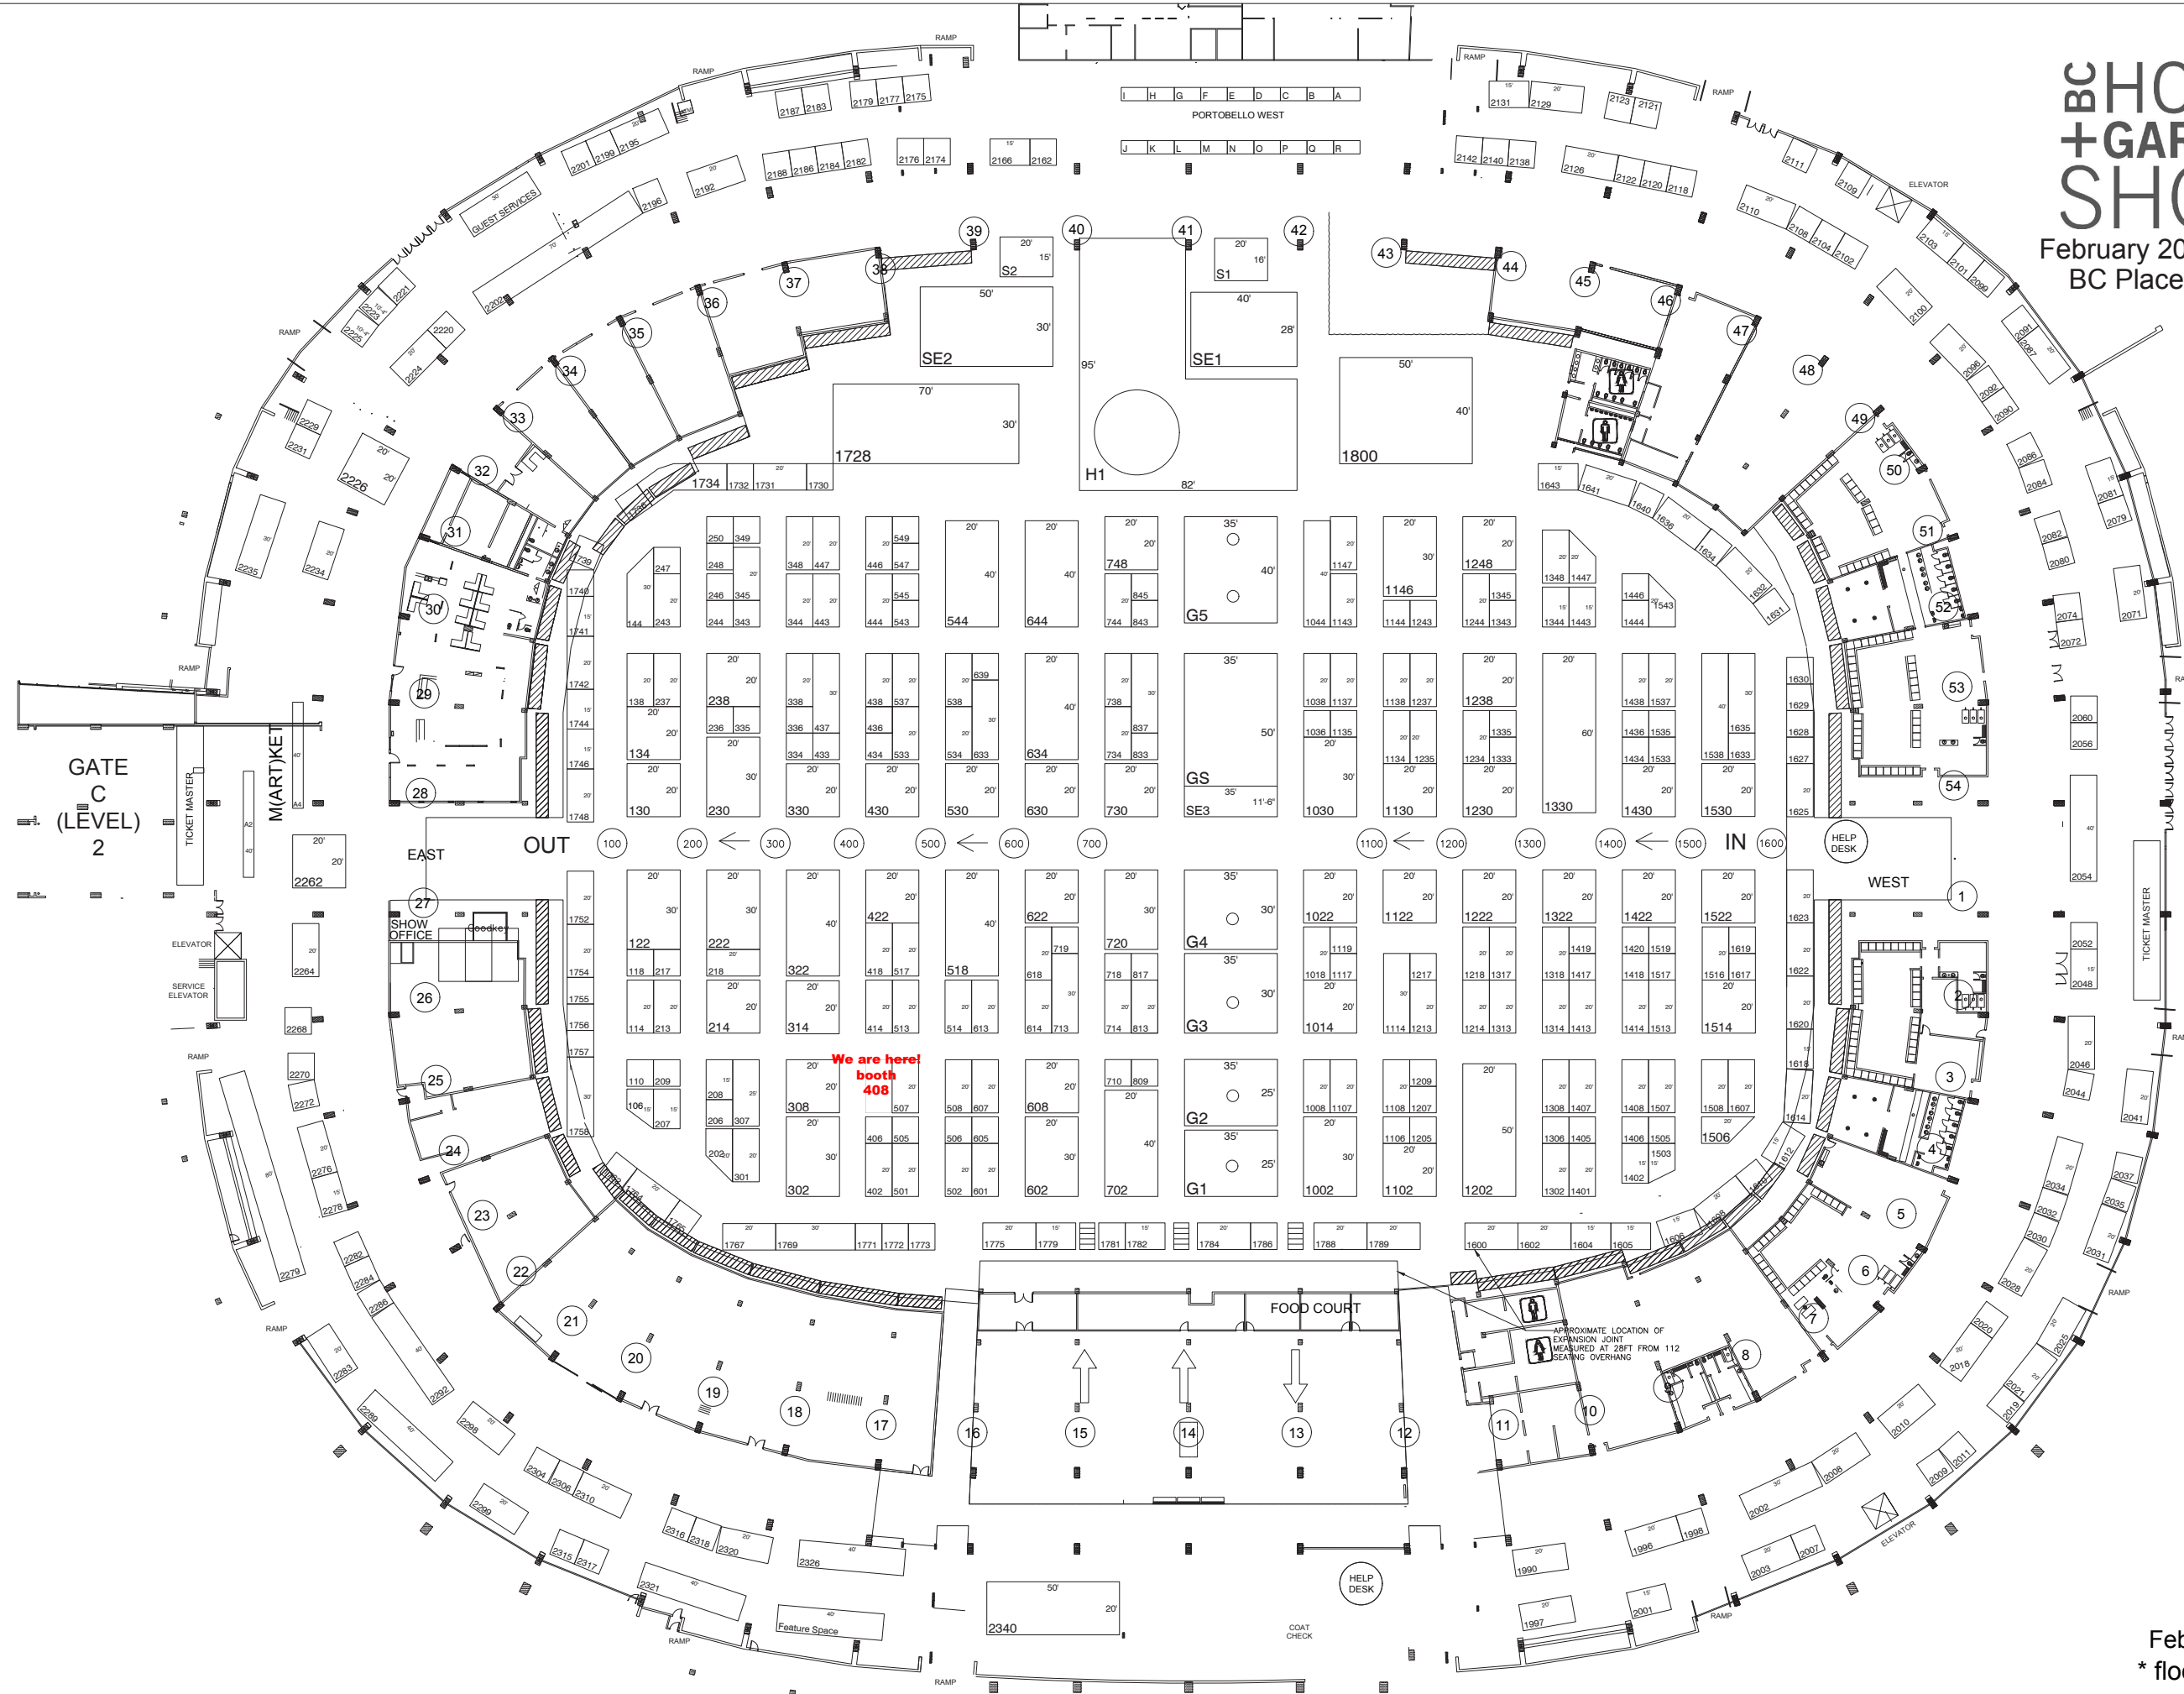

# BC HOME + GARDEN SHOW

February 20-24, 2019  
BC Place Stadium

February 12, 2019 - 9:48AM  
\* floor plan subject to change